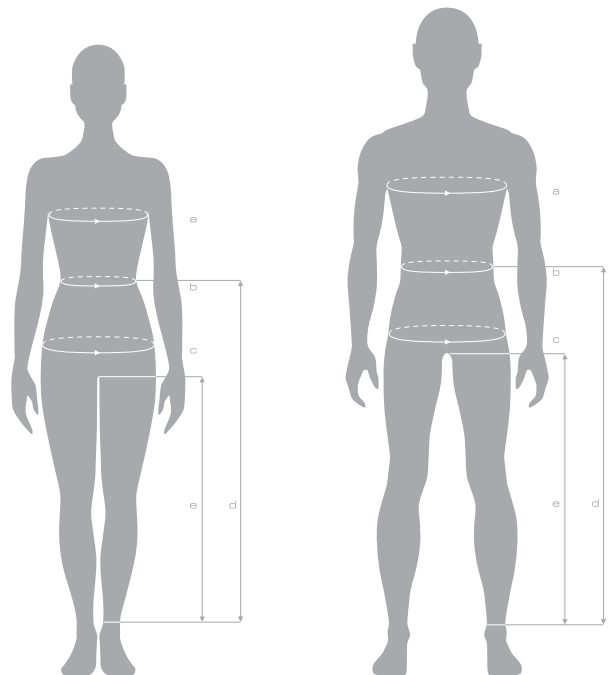

## JEANS LADIES

STANDARD	JEANS
32	24
34	26-27
36	28-29
38	29-30
40	30-31
42	32-33
44	34

## JEANS LENGTHS

LENGTH	CENTIMETERS
Short Men 32	81,5
Standard Men 34	86,5
Long Men 36	91,5
Standard Ladies 32	81,5

## SIZE COMPARISON

UNISEX	XXS	XXS	XS	S	M	L	XL	XXL	XYL	XZL	5XL	6XL
LADIES	34	36	38	40	42	44	46	48	-	-	-	-
MEN	-	46	48	50	52	54	56	58	60	62	64	66

# HOW TO MEASURE

- (A) CHESTWIDTH
- (B) WAIST
- (C) HIP
- (D) OUTSEAM
- (E) INSEAM

The size conversion chart is to be used as a guide only. It is not an exact conversion and does not guarantee an exact fit.